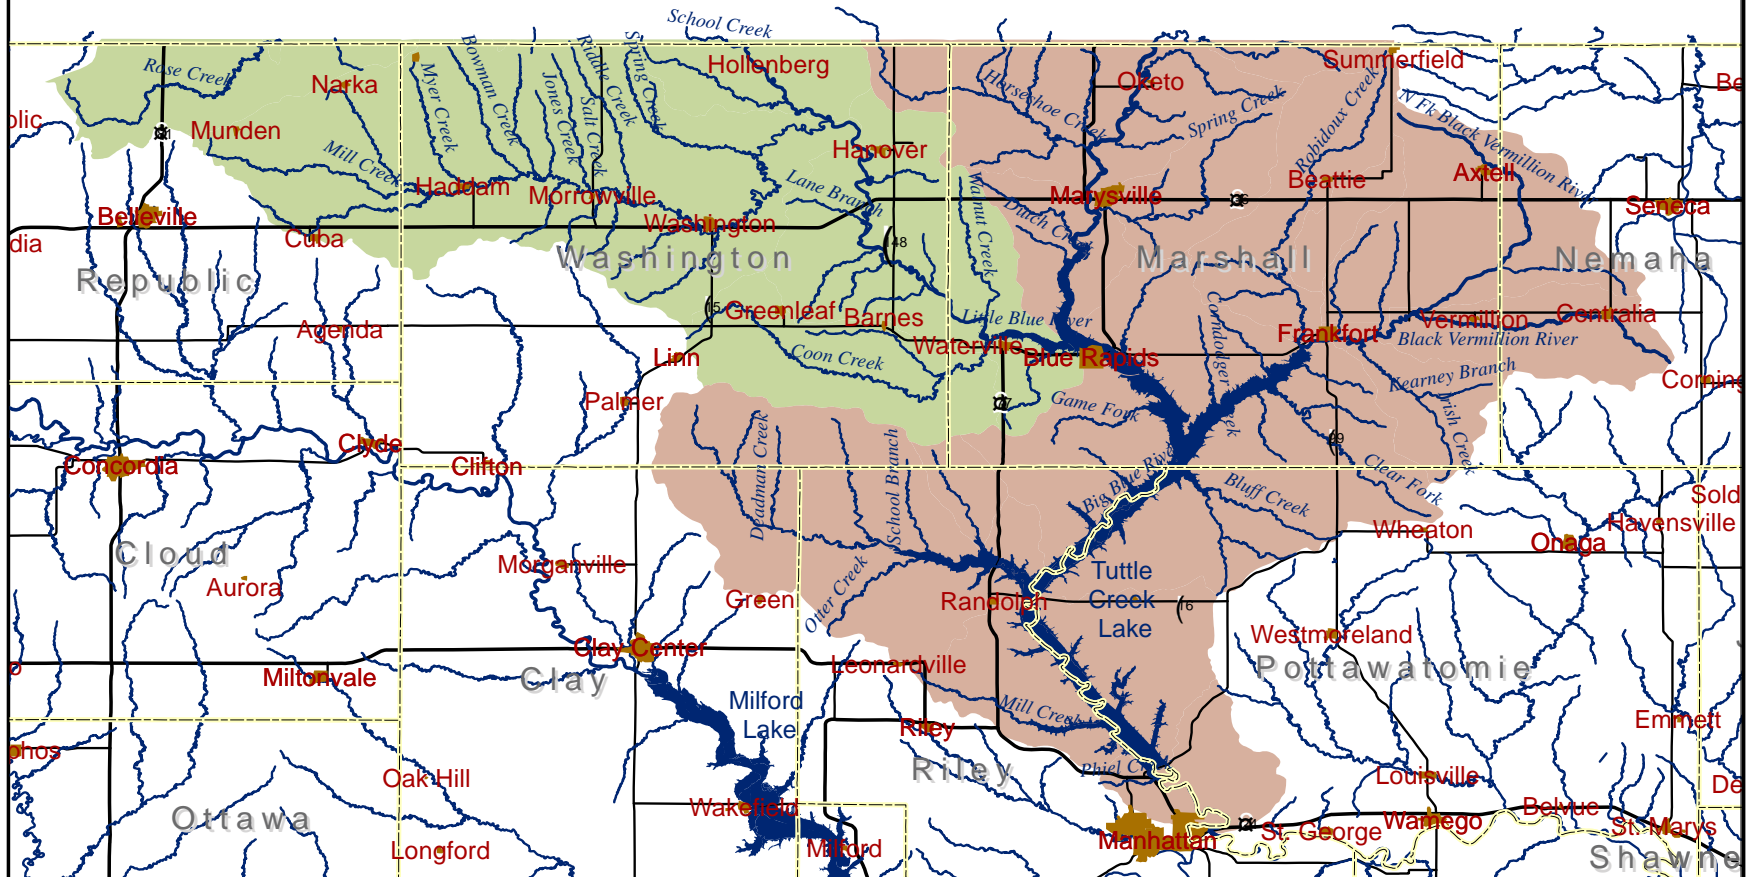

Tuttle Creek Watershed

2

Legend

- Lower Little Blue Watershed
- Lower Big Blue Watershed
- Counties
- Lakes/reservoirs
- Cities/towns
- Rivers/streams
- Highways

0 10 20 40 Miles